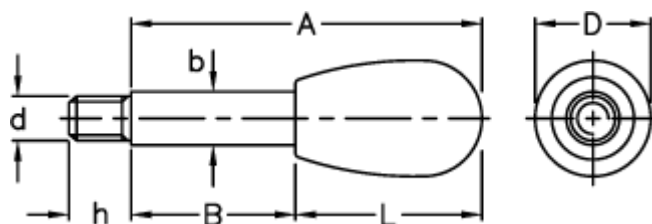

Data Sheet

Article number: 2304005021

Description: E+G Lever arm
BL.668/12x79

Measures

A	= 79
b	= 12
B	= 37
D	= 26
d	6g = M10
h	= 14
L	= 42